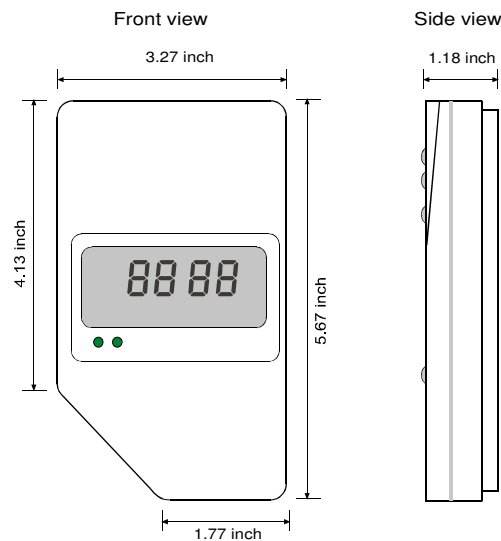

Models

Model	Cool	Heat	Speeds
CEV 24-HC11	1	1	1
CEV 24-HC22	2	2	1
CEV 24-HP21	1	2	1
CEV-24-SUPER (all in one-HC11, HC22, HP21)	1 or 2	1 or 2	1

Electrical Diagram

Dimensions

Specifications

Temperature Range	45-95°F
Weight	0.55 lbs
Scale	°F
Color	White
Accuracy	±1.5°F
Plastic	PC/ABS
Flammability	UL94V-0
Temperature Input	Thermistor 50K@77°F

Accessories

Part Number	Description
TS01	Temperature Sensor - 80 cm Cable
RS01	Temperature Sensor into decorative box
RS02	Average Temperature Sensor into decorative box
WP2	Decorative Plastic Back Plate
WP3	Decorative Plastic Back Plate - Wide