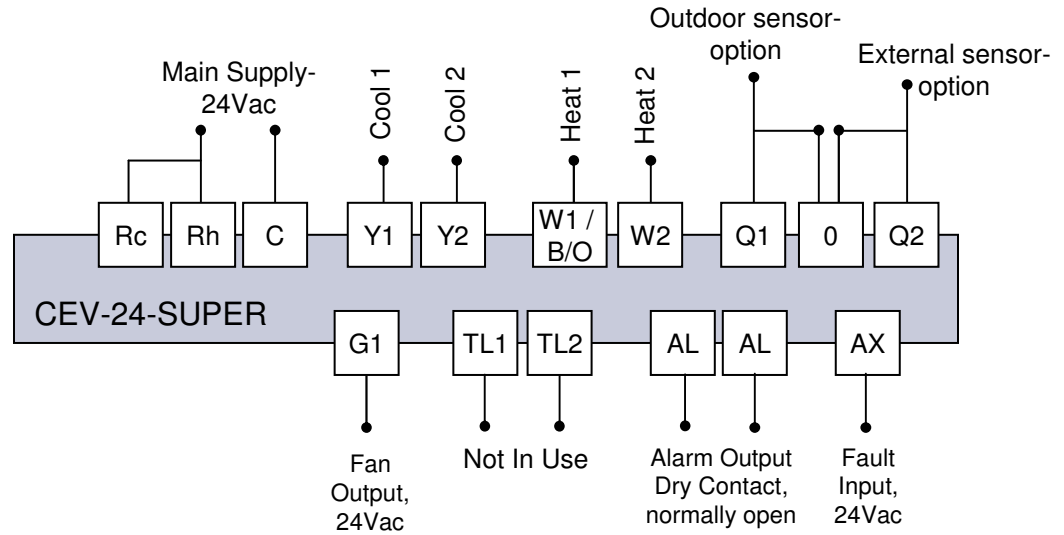

With the CEV-24-SUPER, climate control now becomes accessible to **everyone** in a simple, user-friendly way.

Features

- Main Supply- 24Vac
- **Built-in speakers and voice option- thermostat speaks to user allowing him to:**
 - turn On/Off thermostat
 - verify & change mode
 - verify & change set point
 - verify indoor & outdoor temp
 - verify time of day
- Ideal for the visually-handicapped
- Selectable system configuration- Heat/Cool or Heat Pump
- Up to 2 stages of Heat and 2 stages of Cool
- Selectable Heat output- Electric or Oil/Gas (jumper selectable)
- External sensor- option
- Outdoor sensor- option
- Alarm indication output
- Fault input, 24Vac
- Mon. to Fri. + Sat. + Sun. weekly program
- Economy mode (set-back/unoccupied mode)

Models

Model	Cool	Heat	Speeds
CEV 24-HC11	1	1	1
CEV 24-HC22	2	2	1
CEV 24-HP21	1	2	1
CEV-24-SUPER (all in one-HC11, HC22, HP21)	1 or 2	1 or 2	1

Electrical Diagram

Dimensions

Specifications

Temperature Range	45-95°F
Weight	0.55 lbs
Scale	°F
Color	White
Accuracy	±1.5°F
Plastic	PC/ABS
Flammability	UL94V-0
Temperature Input	Thermistor 50K@77°F