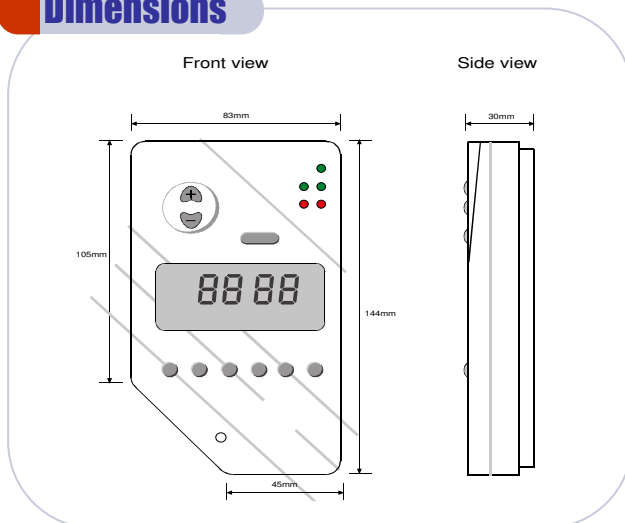

Its Ivory colouring makes it especially attractive and allows it to blend with almost any décor.

Features

- 24 Vac
- 10 – 30 °C
- LCD Display of:
 - Temp. – Ambient & Setpoint
 - On / Off – Fan Speed
- Modes: Heat-Cool / Auto Heat / Cool
 - Fan Only – Auto Fan
 - Economy
- Time delay on Cooling
- Remote sensor option
- Volt-Free Alarm output

Models

Control Option	Cooling Stages	Heat-Pump Stages	Electric Heat Stages	Diffs °C	Fan Speeds
HC11	1	--	1	+/-0.6	1
HC22	2	--	2	+/-0.6	1
HC32	2	--	3	+/-0.6	1
HP21	1	1	--	+/-0.6	1
HP32	2	2	1	+/-0.6	1

Indicative Electrical Diagram

Dimensions

Specifications

Temperature Range	10° - 30°C
Weight	0.25 Kg.
Scale	°C/°F
Color	White
Accuracy	±1°C
Plastic	PC/ABS
Flammability	UL94V-0
Temperature Input	Thermistor 50K@25°C

Accessories

Part Number	Description
TS01	Temperature Sensor - 80 cm Cable
RS01	Temperature Sensor - Room
RS02	Average Temperature Sensor - Room
WP2	Decorative Back Plate