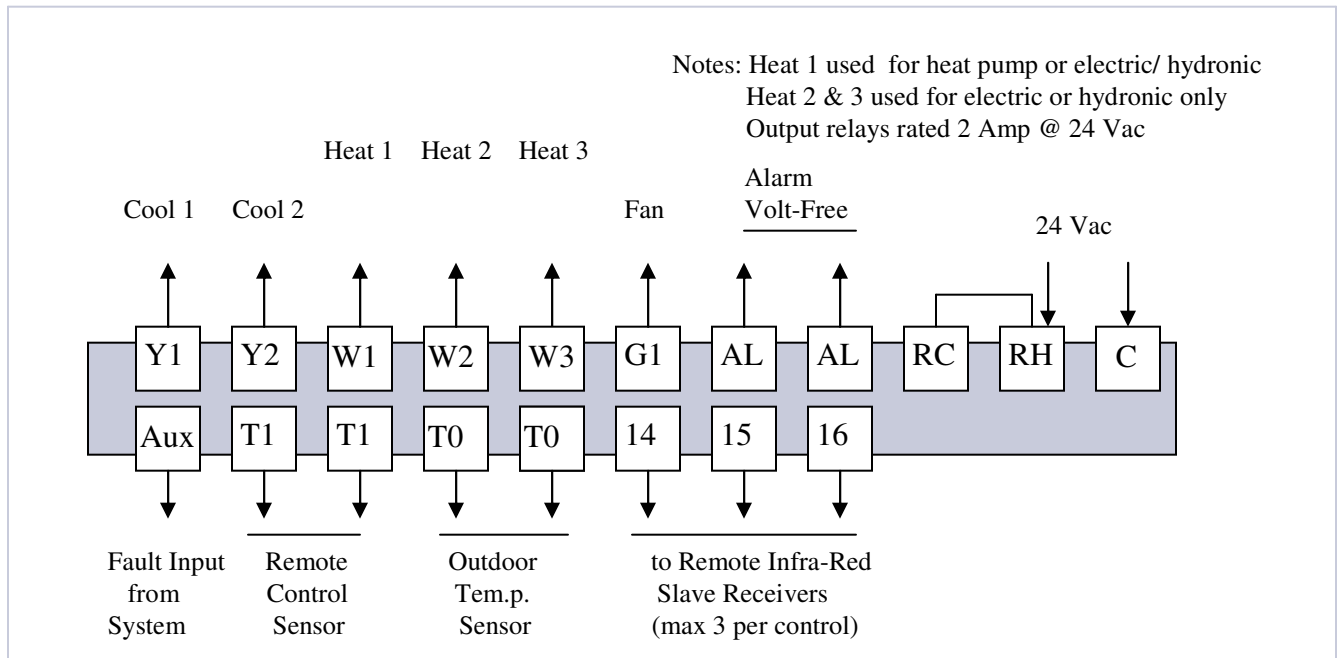

Series CTR24SUPER 24 Vac Universal – Programmable Temperature Controller

With 5 Control Options and a Weekly Programme it covers many HVAC Applications including Heat Pump Applications.

General

The ERT24SUPER is a very attractive unit with an easy to read display, that lends itself to many HVAC applications especially in the commercial and residential fields.

Its Ivory colouring makes it especially attractive and allows it to blend with almost any décor.

Features

- 24 Vac
- 10 – 30 °C
- LCD Display of:
 - Temp. – Ambient & Setpoint
 - On / Off – Fan Speed
- Modes: Heat-Cool / Auto Heat / Cool
 - Fan Only – Auto Fan
 - Economy
- Time delay on Cooling
- Remote sensor option
- Volt-Free Alarm output

Models

Control Option	Cooling Stages	Heat-Pump Stages	Electric Heat Stages	Diffs °C	Fan Speeds
HC11	1	--	1	+/-0.6	1
HC22	2	--	2	+/-0.6	1
HC32	2	--	3	+/-0.6	1
HP21	1	1	--	+/-0.6	1
HP32	2	2	1	+/-0.6	1

Indicative Electrical Diagram

Dimensions

Specifications

Temperature Range	10° - 30°C
Weight	0.25 Kg.
Scale	°C/°F
Color	White
Accuracy	±1°C
Plastic	PC/ABS
Flammability	UL94V-0
Temperature Input	Thermistor 50K@25°C

Accessories

Part Number	Description
TS01	Temperature Sensor - 80 cm Cable
RS01	Temperature Sensor - Room
RS02	Average Temperature Sensor - Room
WP2	Decorative Back Plate