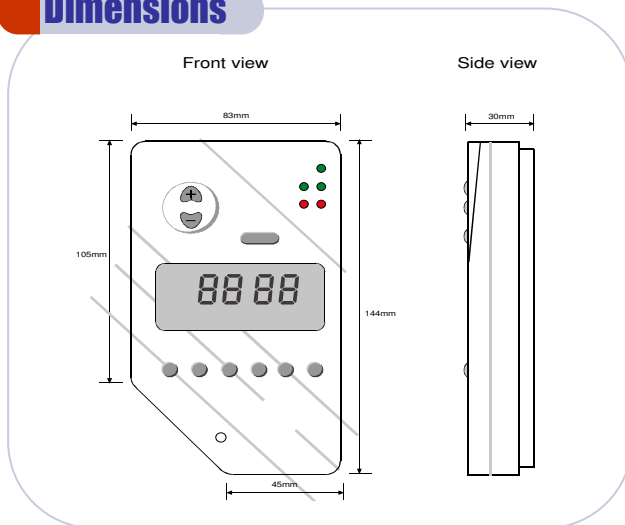

### Models

Control Option	Cooling Stages	Heat pump Stages	Electric Heat Stages	Diff's. °C	Fan Speed
A	1	--	1	1	1
B	2	--	2	1	1
C	1	1	1	1	1
D	2	2	1	1	1

The manufacturer reserves the right to make changes without prior notice

## Indicative Electrical Diagram

## Dimensions

## Specifications

Temperature Range	10° - 30°C
Weight ERT224	0.25 Kg.
Scale	°C/°F
Color	White
Accuracy	±1°C
Plastic	PC/ABS
Flammability	UL94V-0
Temperature Input	Thermistor 50K@25°C