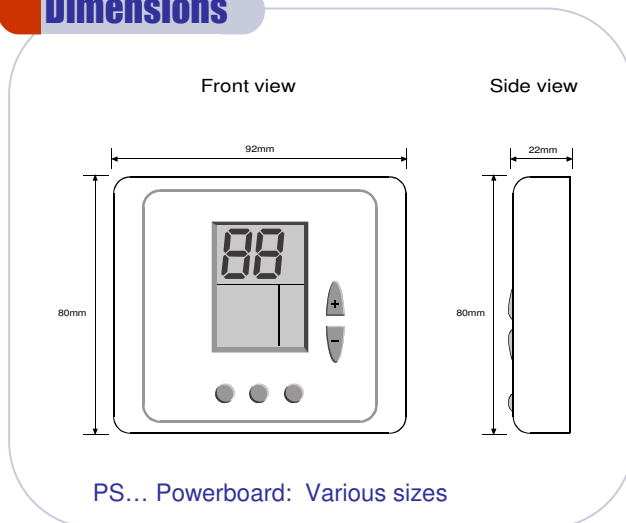

Models

With the technical flexibility this control package offers it is not possible to enumerate all the existing and potential control combinations that can be made available. However, consideration of the Indicative Electrical Diagram shown on Page 2 will give an insight to what can be made available.

The manufacturer reserves the right to make changes without prior notice

Indicative Electrical Diagram

Dimensions

Specifications

Temperature Range	10° - 30°C
Weight	ETN12P... 0.125 Kg : PS50... Various
Scale	°C
Color	White
Accuracy	±1°C
Plastic	PC/ABS
Flammability	UL94V-0
Temperature Input	Thermistor 50K@25°C