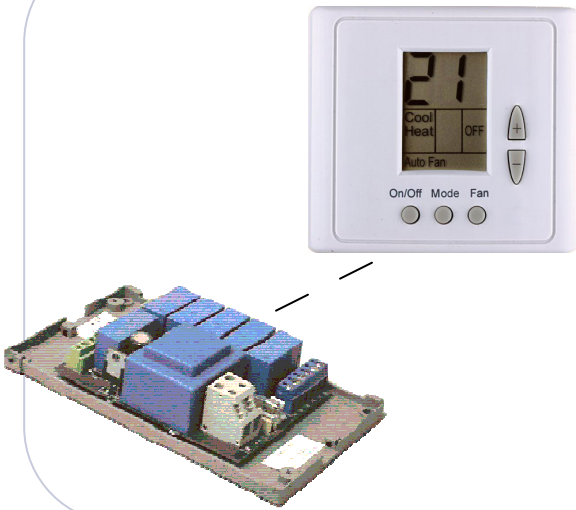

Series: ETN12P... / PS50... 12Vdc / 230Vac Proportional Output (0-10 Vdc) Controllers

Comprise a 230Vac Output Switching PS50 ... Powerboard with one or two 0-10 Vdc Proportional Outputs plus Switched Outputs for Fans and other Functions etc. Connected by a 12 Vdc Multi-Core Cable to the ETN12P... Room Interface.

General

The combination of PS50... Powerboard and ETN12P... Room Interface Unit offers many differing Control Options of:
Up – to - 2 x 0-10 Vdc Proportional Outputs.
Up – to - 3 x Switched Heat or Cool or Fan Speed Outputs

The ETN12P... is a very attractive unit with an easy to read display, that lends itself to many HVAC applications especially in commercial and residential fields.

Its Ivory colouring makes it especially attractive and allows it to blend with almost any décor.

Features

- 230 Vac
 - Range 10 – 30 °C
 - LCD Display of:
 - Temp. – Ambient & Setpoint
 - On / Off – Fan Speed
 - Modes: Heat-Cool / Auto Heat / Cool Fan Only – Auto Fan
 - Proportional Band Adjustment 2 -10 °C
 - Offset Temperature reading adjustment
 - Options include:
 - External Temp. Sensors
 - Fault Inputs
 - Window Contacts
 - Infra-Red
 - Weekly Programme
- etc....