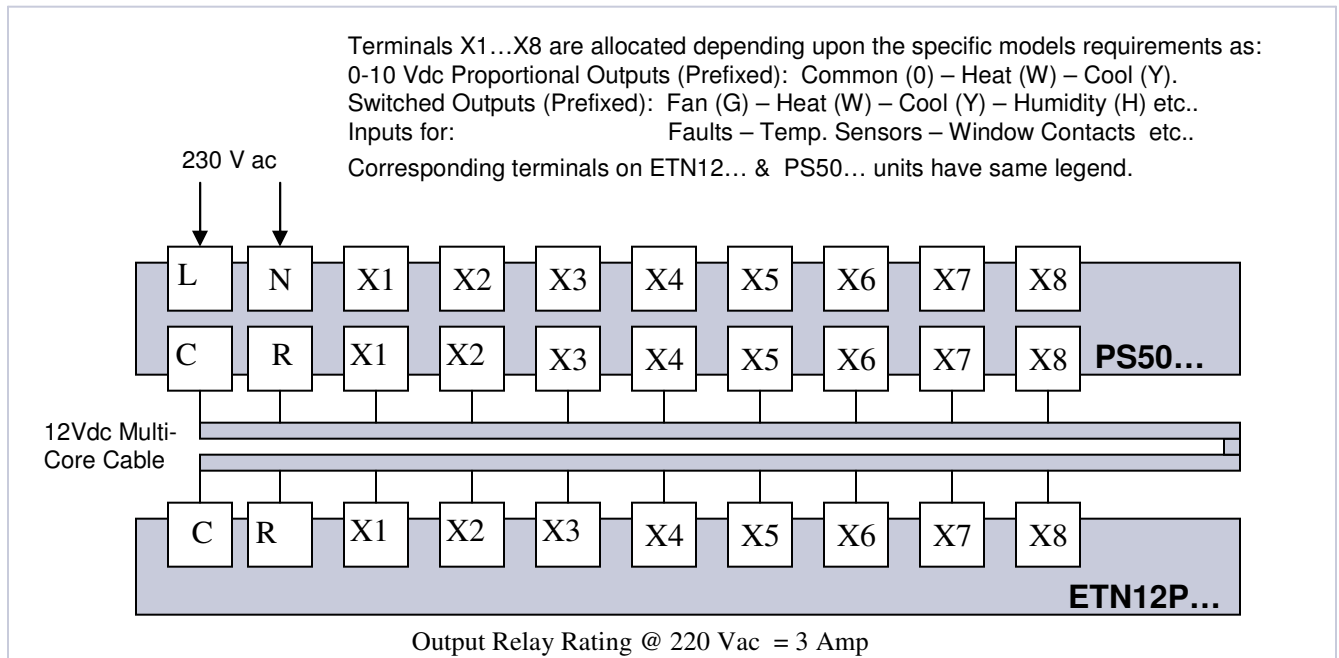

General

The combination of PS50... Powerboard and ETN12P... Room Interface Unit offers many differing Control Options of:
Up – to - 2 x 0-10 Vdc Proportional Outputs.
Up – to - 3 x Switched Heat or Cool or Fan Speed Outputs

Features

- 230 Vac
 - Range 10 – 30 °C
 - LCD Display of:
 - Temp. – Ambient & Setpoint
 - On / Off – Fan Speed
 - Modes: Heat-Cool / Auto Heat / Cool Fan Only – Auto Fan
 - Proportional Band Adjustment 2 -10 °C
 - Offset Temperature reading adjustment
 - Options include:
 - External Temp. Sensors
 - Fault Inputs
 - Window Contacts
 - Infra-Red
 - Weekly Programme
- etc....

Models

With the technical flexibility this control package offers it is not possible to enumerate all the existing and potential control combinations that can be made available. However, consideration of the Indicative Electrical Diagram shown on Page 2 will give an insight to what can be made available.

The manufacturer reserves the right to make changes without prior notice

Indicative Electrical Diagram

Dimensions

Specifications

Temperature Range	10° - 30°C
Weight	ETN12P... 0.125 Kg : PS50... Various
Scale	°C
Color	White
Accuracy	±1°C
Plastic	PC/ABS
Flammability	UL94V-0
Temperature Input	Thermistor 50K@25°C